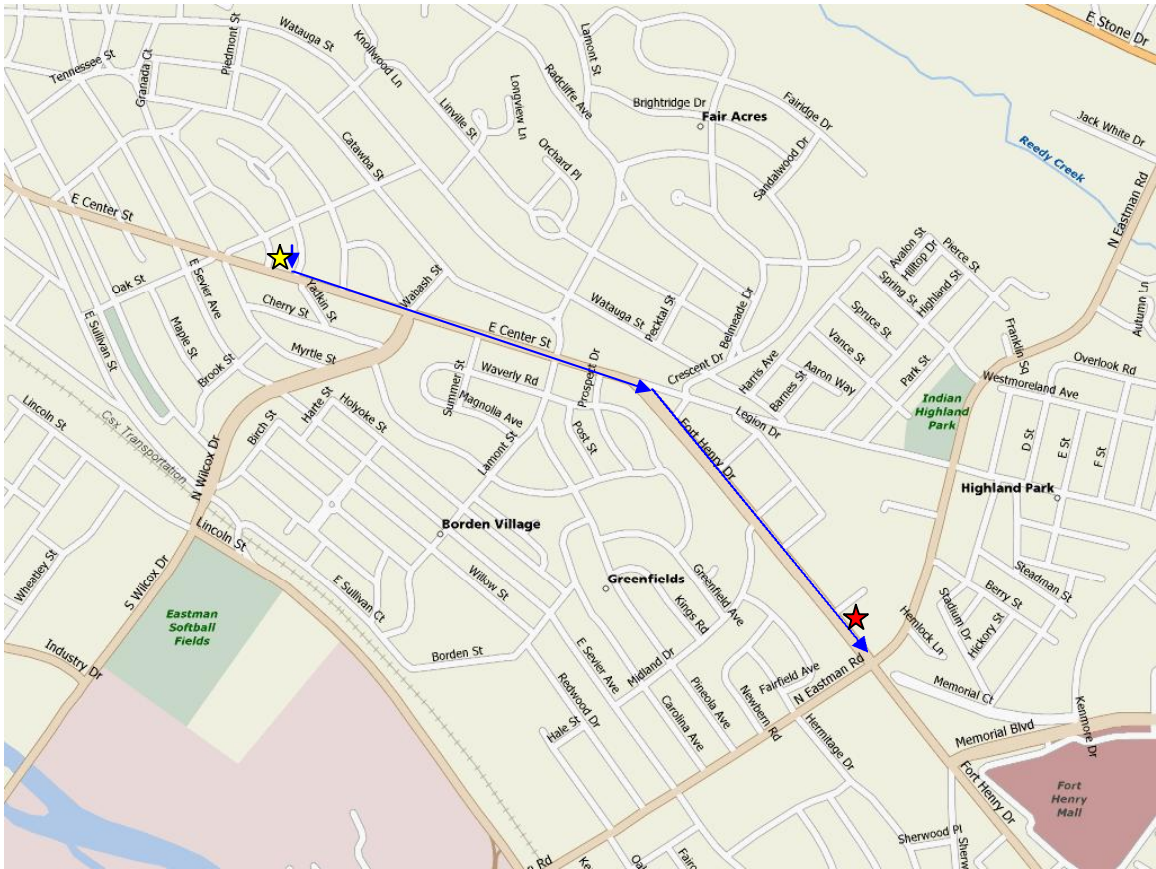

Fun Fest Parade Route

- ★ Start at corner of Main St. & Clay St.
 - ★ End at White's Grocery Store on Sullivan St.
- Tips for dropping off students: Main St.
Clinchfield & Center St. will be blocked, so go
from Wilcox Dr. to Sullivan St. to Market St. to
get downtown near Clay St.

Fourth of July Parade Route

- ★ Start at Renaissance Center at corner of Center St. & Wateree. We meet in the parking lot behind the Renaissance Center on Oat St.
- ★ End at Veteran’s Memorial Park on Fort Henry Dr near Eastman Rd