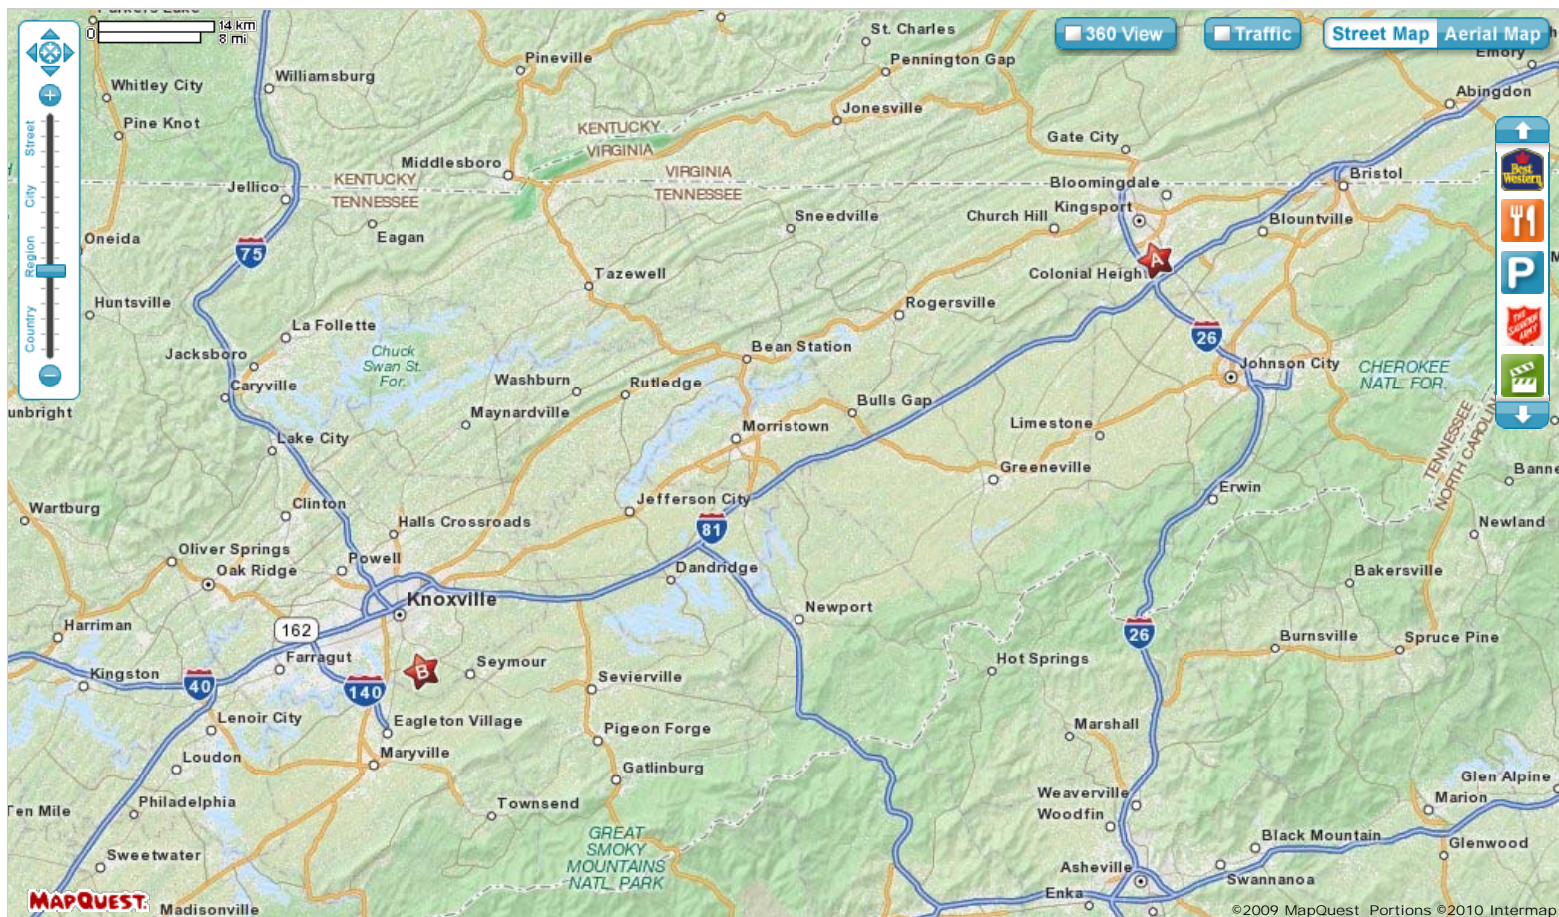

For:

Or [Select a Category](#)

[Print](#) | [Save](#) | [Send](#) | [Link or Embed](#)

Note to I-40 Travelers in the vicinity of Asheville, NC: Both directions of I-40 are closed between Exit 20, West of Asheville (I-81 Interchange) East of Knoxville in Tennessee due to a rock slide at mile marker 2.6 on I-40 in North Carolina. The road is closed several months. You can drag your route to avoid this section of highway or use the official NCDOT Detour: Motorists traveling on I-40 West to Exit 53B, I-240 West. Follow I-240 West to Exit 4A, I-26 West. Follow I-26 West (a North Carolina Scenic Highway) to I-81 South. Turn back to I-40, Mile Marker 421, in Tennessee. This route is 53 miles longer than I-40. We also recommend visiting the [NCDOT Travel Information](#). For your safety, always obey local construction and detour signs.

Shortest Time

Shortest Distance

[Update Directions](#)

-  2. Make a U-TURN at SOUTHWOOD DR onto MORELAND DR S. 0.7 mi [Map](#) | [Avoid](#)
-  3. Turn RIGHT onto ROCK SPRINGS RD. 1.4 mi [Map](#) | [Avoid](#)
-   4. Merge onto I-26 E/JAMES H QUILLEN PKWY/US-23 S via the ramp on the LEFT. 1.9 mi [Map](#) | [Avoid](#)
-   5. Merge onto I-81 S via EXIT 8A toward KNOXVILLE. 56.5 mi [Map](#) | [Avoid](#)
-   6. Merge onto I-40 W via EXIT 1B toward KNOXVILLE. 23.6 mi [Map](#) | [Avoid](#)
-  7. Take the STRAWBERRY PLAINS PK exit, EXIT 398. 0.2 mi [Map](#) | [Avoid](#)
-  8. Turn LEFT onto STRAWBERRY PLAINS PIKE. 3.5 mi [Map](#) | [Avoid](#)
-   9. Turn LEFT onto TN-168 W/E GOVERNOR JOHN SEVIER HWY SE. 9.4 mi [Map](#) | [Avoid](#)
-  10. Turn LEFT onto COATNEY RD. 0.4 mi [Map](#) | [Avoid](#)
-  11. Turn LEFT onto TIPTON STATION RD. 0.1 mi [Map](#) | [Avoid](#)
-  12. 2020 TIPTON STATION RD is on the RIGHT. [Map](#)